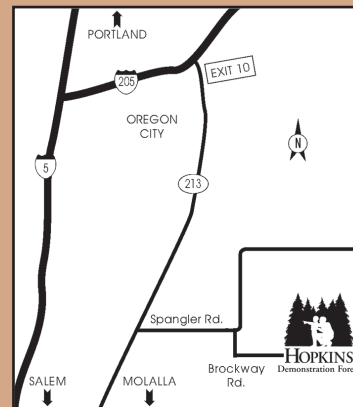

16750 S. Brockway Rd., Oregon City, OR 97045